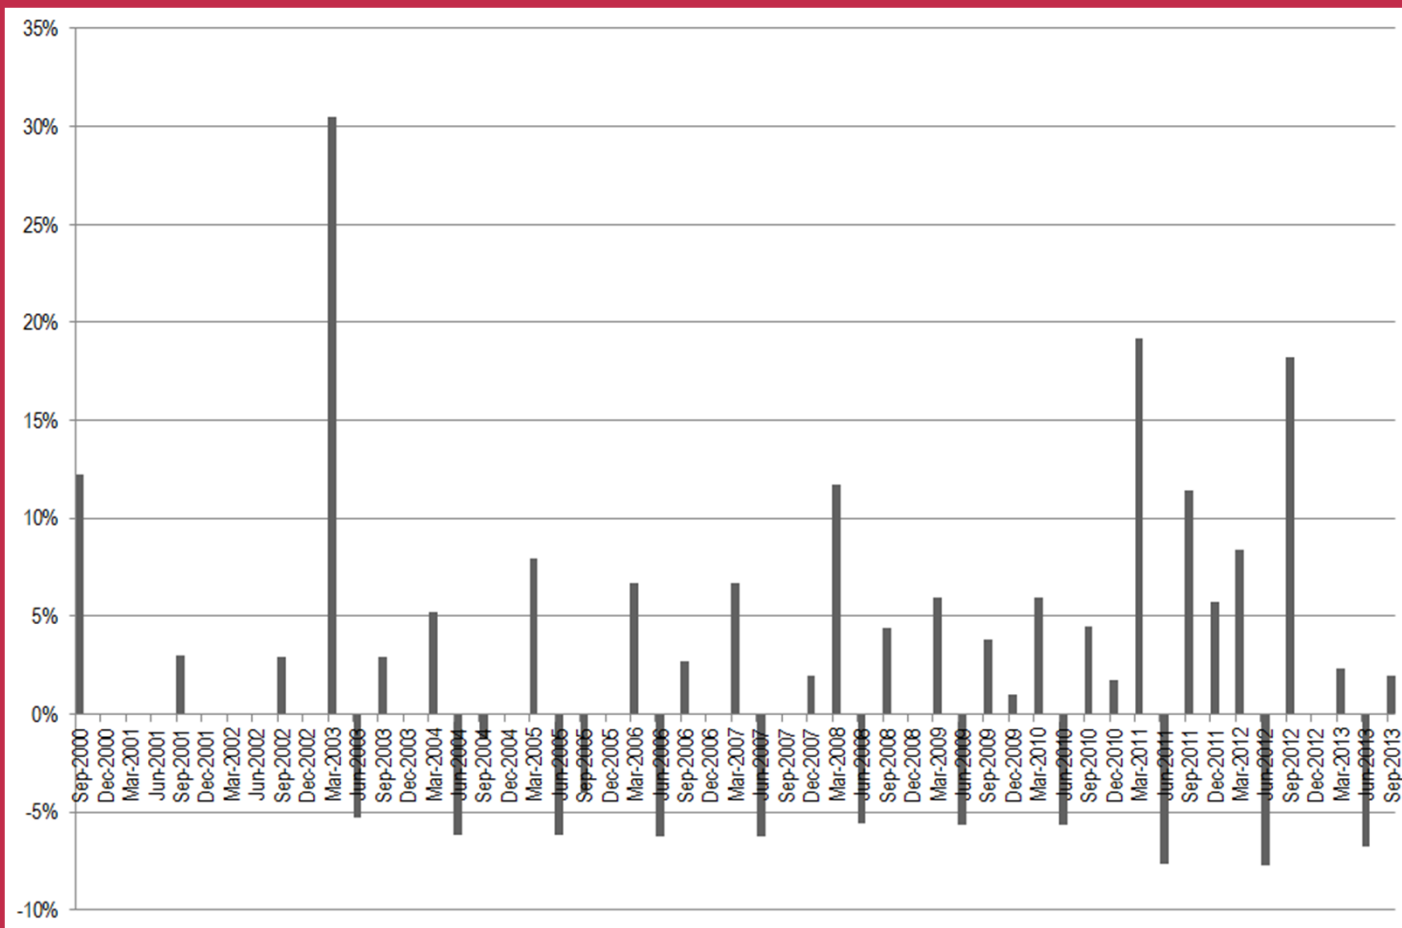

Network Pricing Process under the Draft Rule: Jo De Silva

Figure 1: Quarter on Quarter changes to the Electricity component of the Adelaide Consumer Price Index
 Source: Australian Bureau of Statistics