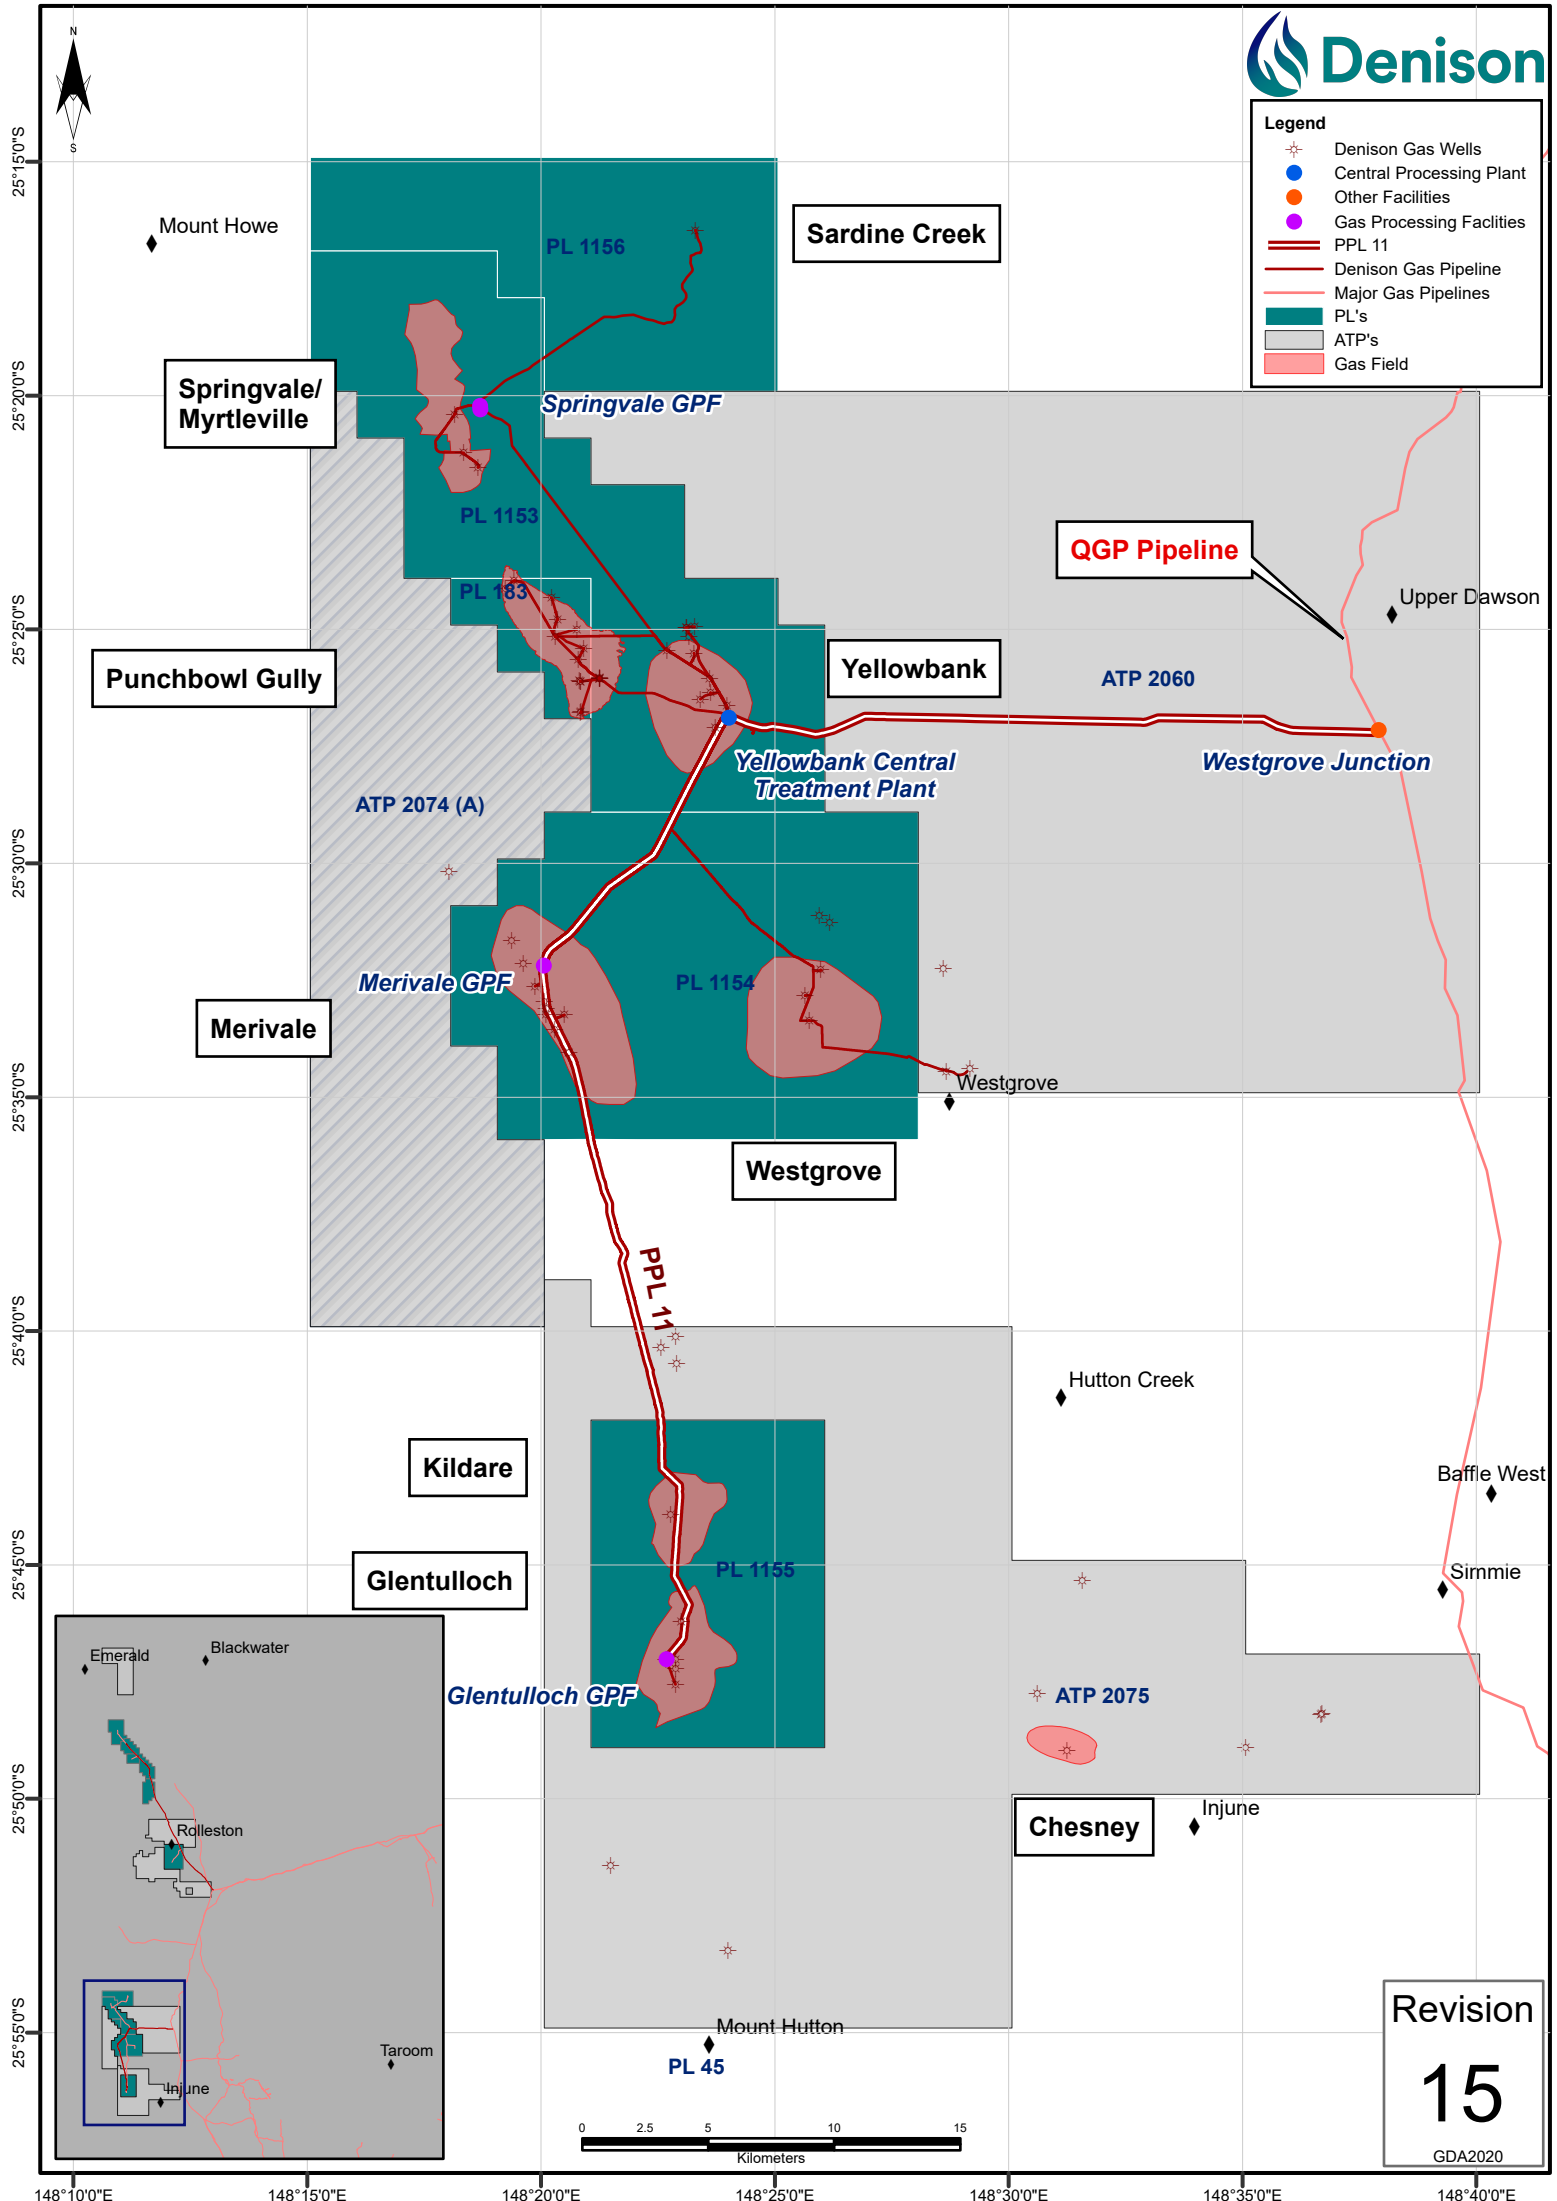

Legend

- Denison Gas Wells
- Central Processing Plant
- Other Facilities
- Gas Processing Facilities
- PPL 11
- Denison Gas Pipeline
- Major Gas Pipelines
- PL's
- ATP's
- Gas Field

Revision
15
GDA2020