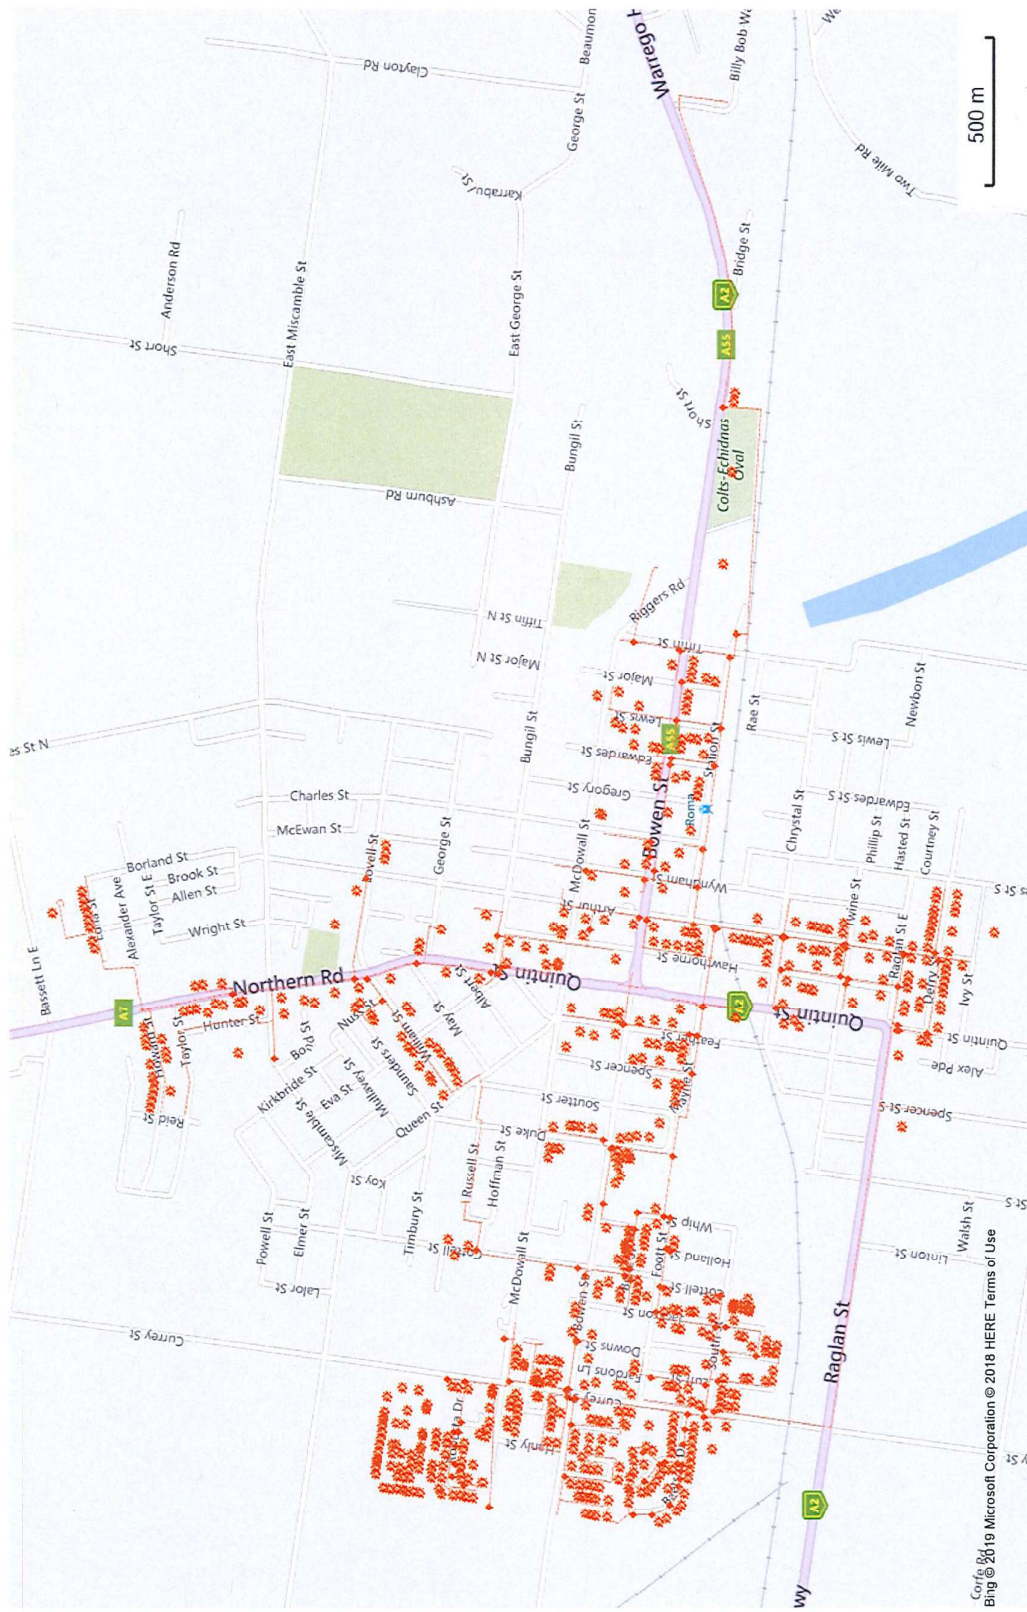

15-Jan-2018

Mapping Provides an Indication of
Approximate Location Only

- Gas Network
- Gas_Connections
- Gas_Valves
- Gas_Mains

Roma Gas Network

Corfe Bg
Bhg © 2019 Microsoft Corporation © 2018 HERE Terms of Use

Any information extracted from this document (from the face of the document or by scale) should be verified on site. Council takes no responsibility for the accuracy of any information contained or presented in the document. While every care has been taken to ensure the accuracy of this information, Maranoa Regional Council makes no representations or warranties about the accuracy, reliability, completeness or suitability for any particular purpose and disclaims all responsibility and liability.